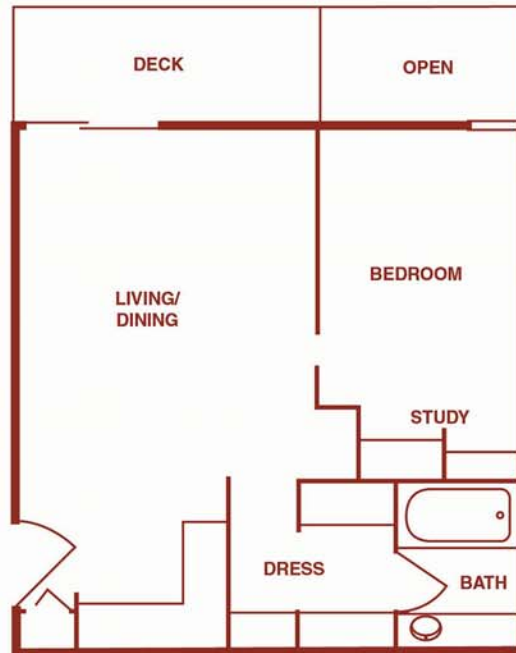

206 East Adams
Morton, Illinois 61550

Rental Office At
1025 Florence Avenue
Pekin, IL 61554

(309) 346-4159

Monday - Friday 9-5

Closed from 12-1

Saturday 9-2

Sunday by Appointment

CLIFTON PLACE APARTMENTS

OFFERS YOU COMFORTS OF HOME

Morton, Illinois
(309) 346-4159

Perfect Apartment
for the
Short-Term Stay

THE ANSWER TO
ALL OF YOUR NEEDS...

- Great Downtown Location
- Furnished Units Available
- Some Carports Available
- Flexible Lease Terms

One Bedroom • One Bath
480 sq. ft.